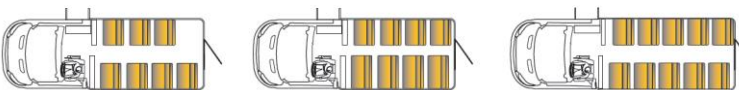

Seat Plans

A wide range of configurations to better accommodate your needs.