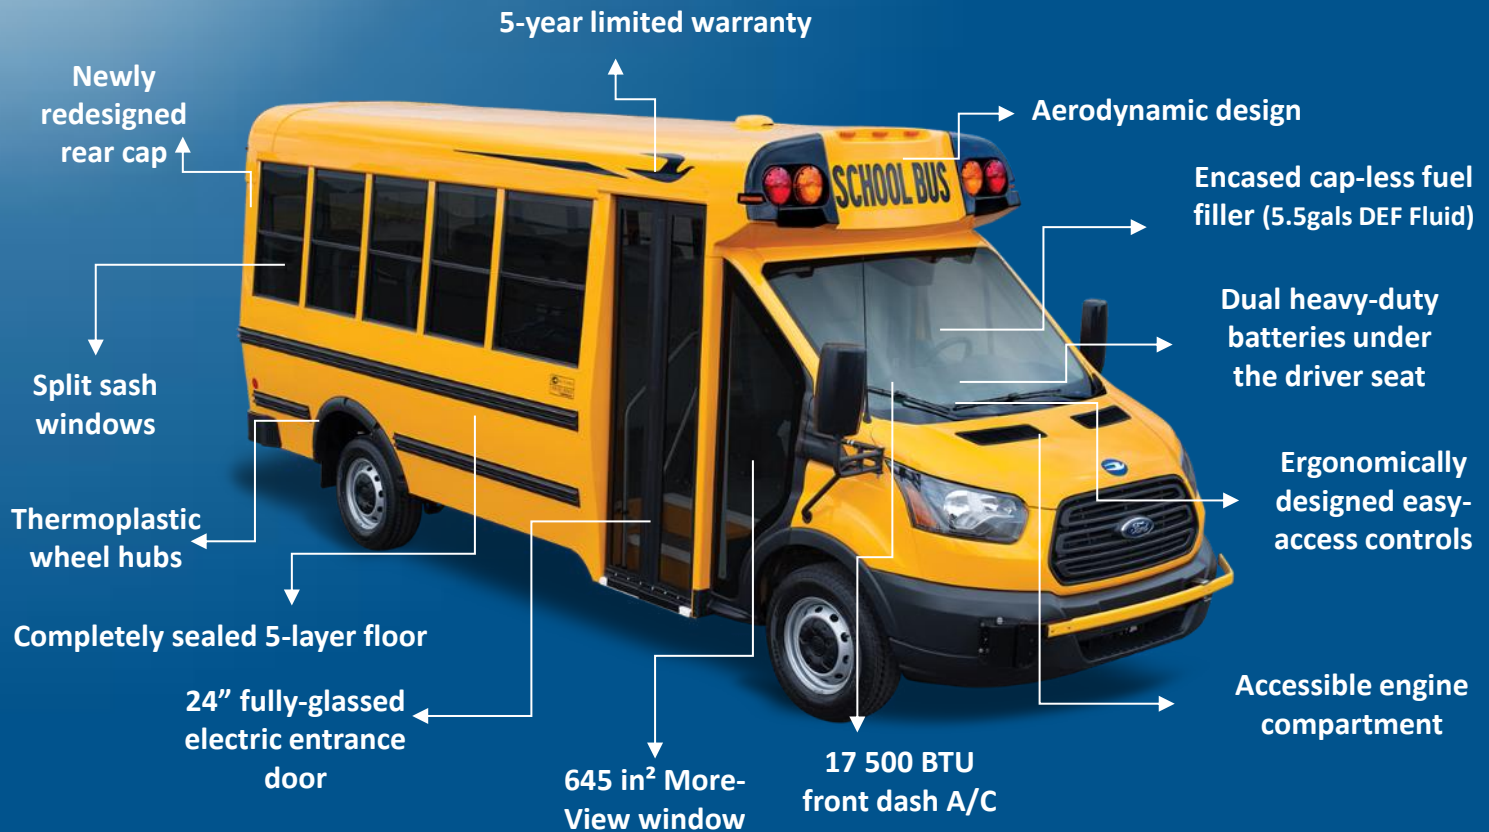

MICRO BIRD BODY FEATURES & BENEFITS

FEATURES	BENEFITS
24" Entrance Door	<ul style="list-style-type: none"> • Passenger safety, ease of access and exit • Increase driver visibility
5-Layer Floor	<ul style="list-style-type: none"> • Completely sealed rubber floor reduces water infiltration • Exclusive sound-deadening technology reduces road noise
Internal Wire Housing	<ul style="list-style-type: none"> • Quick access to wiring without removing the ceiling panels • Quick and easy camera installation
Patent Oval Body Design	<ul style="list-style-type: none"> • Allows for 34" seating with a 14" aisle width • Increases passenger percentile in the seat for safety
645 in² More-View Window	<ul style="list-style-type: none"> • Increased driver visibility for oncoming traffic and safety • Driver-Passenger visibility
Next Generation Seating	<ul style="list-style-type: none"> • Passenger comfort • 5-year frame warranty – 3-year foam guarantee

MICRO BIRD STRUCTURE FEATURES & BENEFITS

FEATURES	BENEFITS
Side Impact Barrier with one piece 3/16 angle iron	<ul style="list-style-type: none"> • Ensure safety in the passenger compartment • Reinforced seat rail for safer seating and rigidity
Longitudinal Beams	<ul style="list-style-type: none"> • Enhance safety and roll over protection
Assembly	<ul style="list-style-type: none"> • Assembled with mechanical fasteners and industrial adhesive • No risk of corrosion or cracking welds joints
Body and roof bow insulation	<ul style="list-style-type: none"> • Reduction of noise transfer into passenger compartment • Better heat and A/C retention • Prevents condensation and corrosion
Powder-Coated Wheel Well	<ul style="list-style-type: none"> • Prevents corrosion and increases vehicle life

Seat Plans

A wide range of configurations to better accommodate your needs.

Seat Plans

A wide range of configurations to better accommodate your needs.